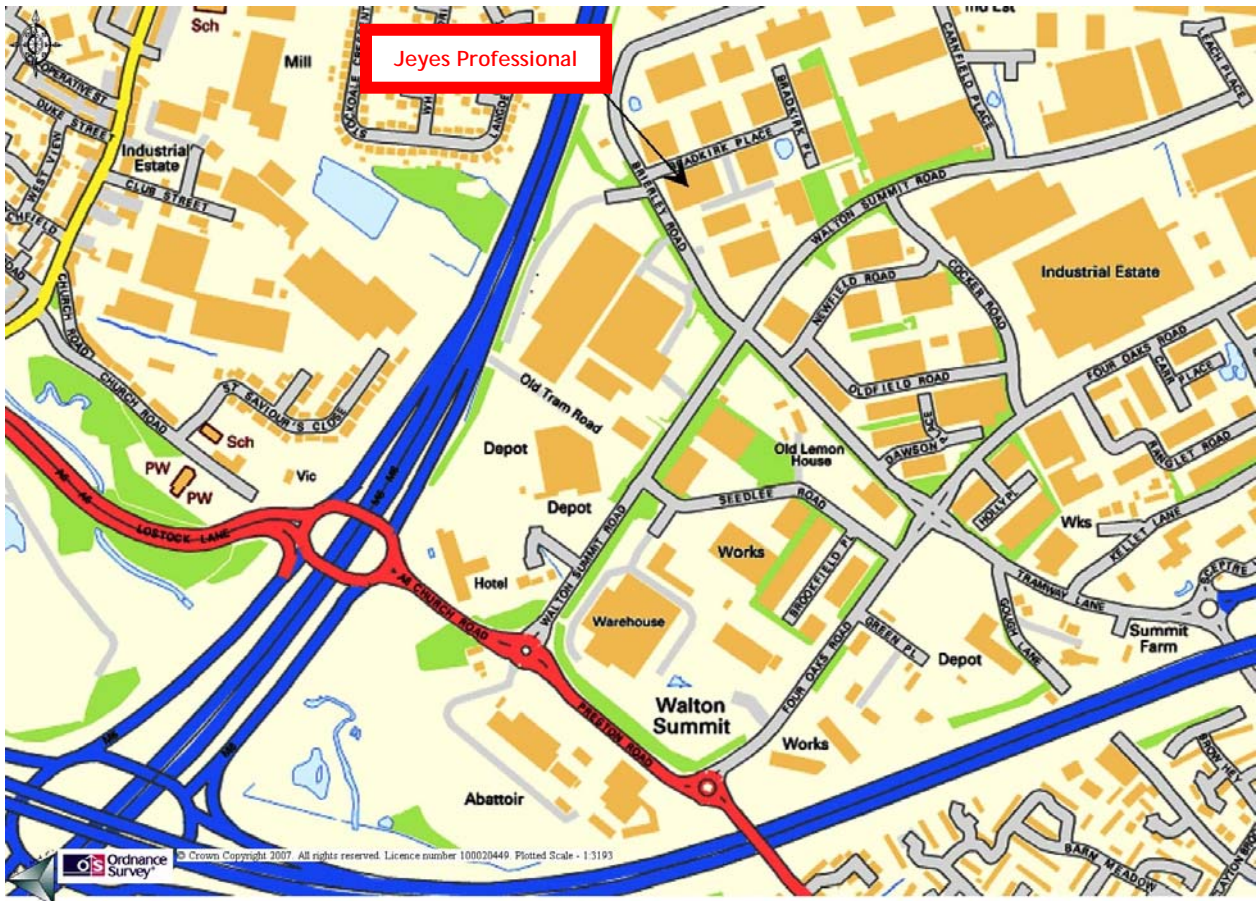

### Directions

From the South: exit M6 at Junction 29 (signposted M65), and go straight on at the roundabout. At next roundabout, take 3<sup>rd</sup> exit (signposted A6 Chorley). After 100m, at next roundabout take 1<sup>st</sup> exit, and pass British Car Auctions and Batleys Cash'n'Carry on the left. Take 1<sup>st</sup> left at mini-roundabout, and Jeyes is 200m on the right hand side.

From the North: exit M6 at Junction 29, and take the 1<sup>st</sup> exit left at the roundabout (signposted A6 Chorley). After 100m, at next roundabout take 1<sup>st</sup> exit, and pass British Car Auctions and Batleys Cash'n'Carry on the left. Take 1<sup>st</sup> left at mini-roundabout, and Jeyes is 200m on the right hand side.

From Manchester: exit M61 at Junction 9 (signposted M65), and take the 2<sup>nd</sup> exit, signposted Walton Summit. At the bottom of the hill, take the 2<sup>nd</sup> exit at the roundabout. Go straight on over the next 2 roundabouts, and Jeyes is 200m on the right hand side.